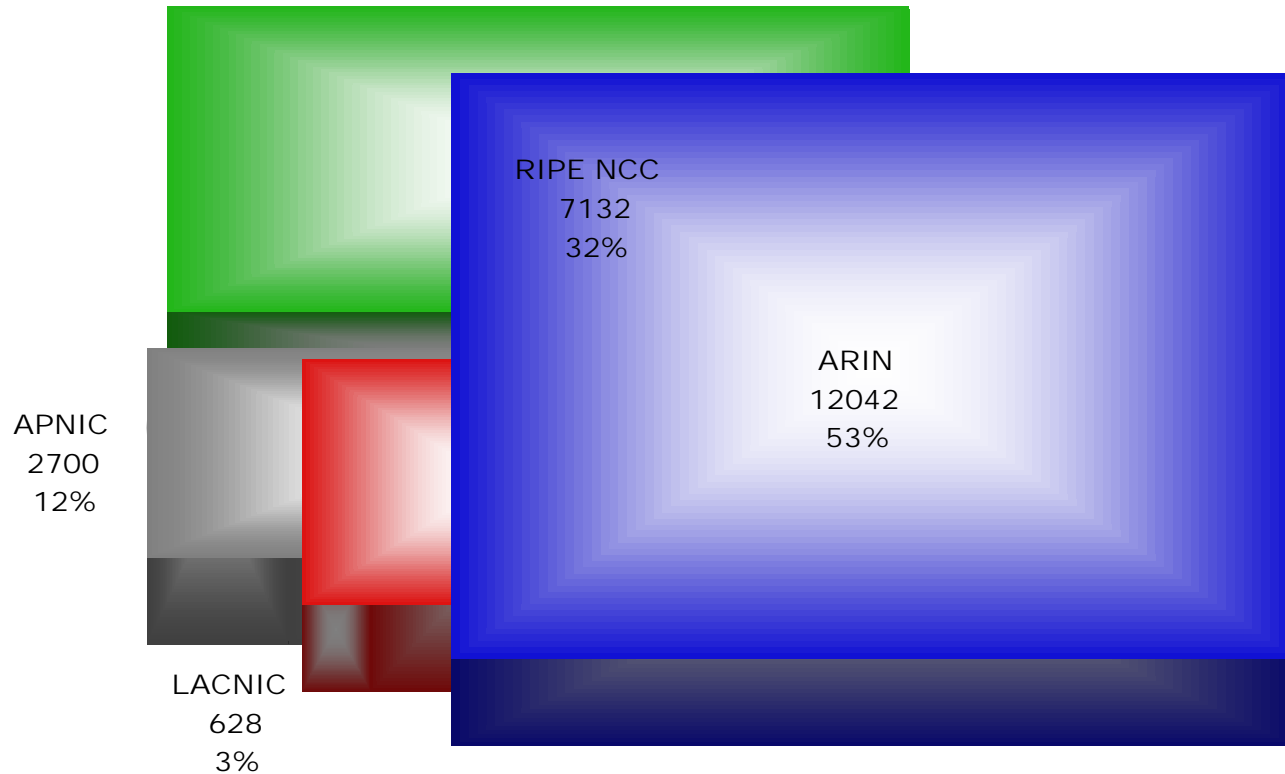

IPv4 /8 Address Space Status

Allocated

Available

Not Available

Number Resource Organization
 2001:610:240:0 193.0.0.202 62.109.128 195.048.02.03 178.42.02.02 2001:610:240 193.0.0.203 195.048.02.03 62.109.128 195.048.02.03 178.42.02.02 2001:610:240 193.0.0.202
 2001:610:240:0 193.0.0.202 62.109.128 195.048.02.03 178.42.02.02 2001:610:240 193.0.0.203 195.048.02.03 62.109.128 195.048.02.03 178.42.02.02 2001:610:240 193.0.0.202
 193.0.0.203 2001:610:240:0 193.0.0.202 62.109.128 195.048.02.03 178.42.02.02 2001:610:240 193.0.0.203 195.048.02.03 62.109.128 195.048.02.03 178.42.02.02 2001:610:240 193.0.0.202
 2001:610:240:0 193.0.0.202 62.109.128 195.048.02.03 178.42.02.02 2001:610:240 193.0.0.203 195.048.02.03 62.109.128 195.048.02.03 178.42.02.02 2001:610:240 193.0.0.202

IPv4 Allocations from RIRs to LIRs/ISPs Yearly Comparison

Number Resource Organization

IPv4 Allocations RIRs to LIRs/ISPs

Cumulative Total (Jan 1999 - Dec 2004)

Number Resource Organization

ASN Assignments RIRs to LIRs/ISPs Yearly Comparison

Number Resource Organization

ASN Assignments RIRs to LIRs/ISPs

Cumulative Total (Jan 1999 - Dec 2004)

Number Resource Organization

IANA IPv6 Allocations to RIRs (no of /23s)

Number Resource Organization

IPv6 Allocations RIRs to LIRs/ISPs Yearly Comparison