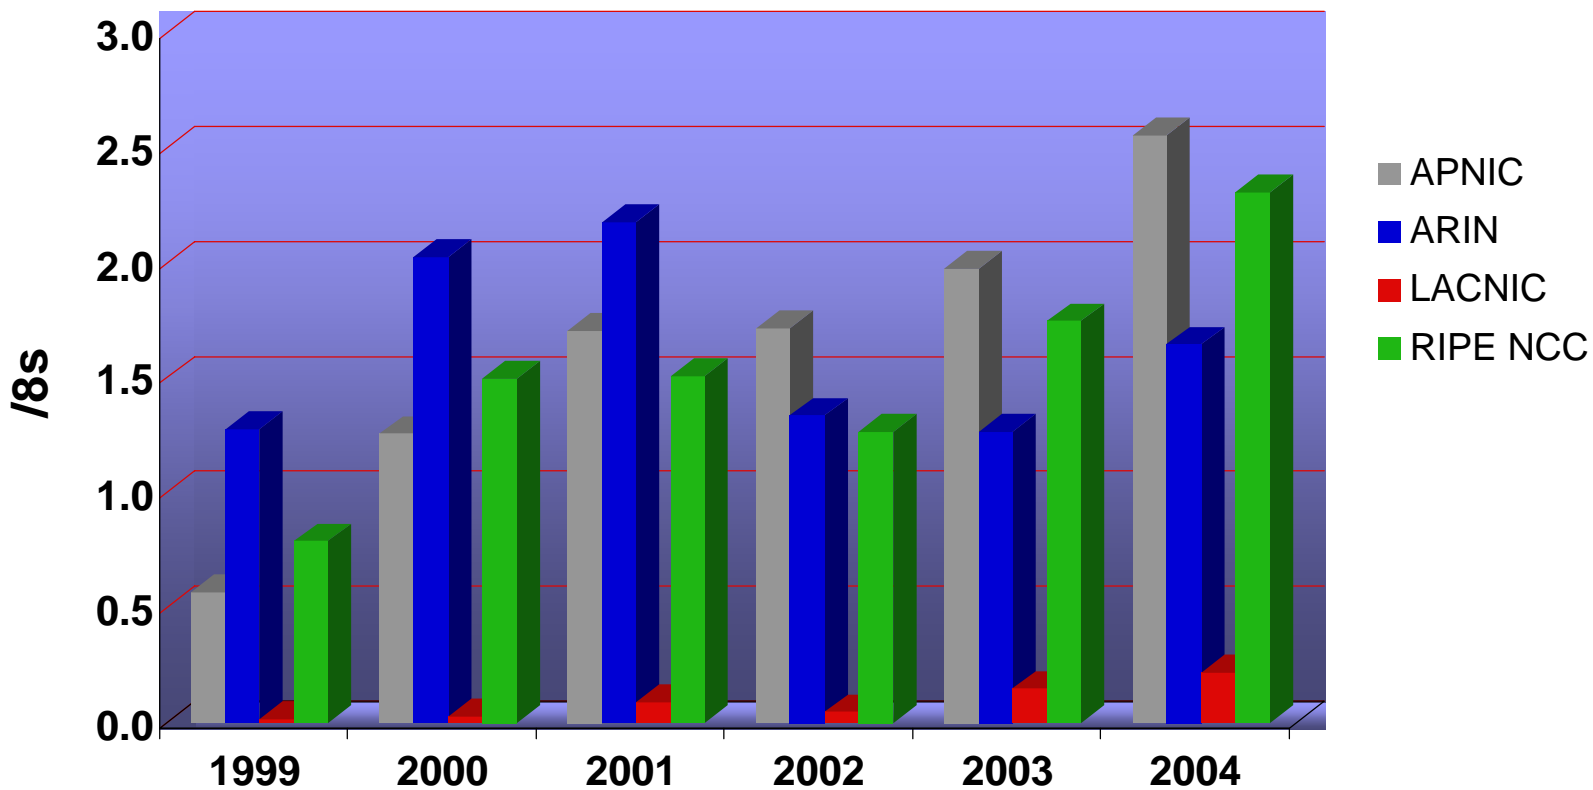

IPv4 /8 Address Space Status

Allocated

Available

Not Available

Number Resource Organization
 2001:610:240:0 193.0.0.202 62.109.128 195.048.02.03 178.42.02.02 2001:610:240 193.0.0.203 195.048.02.03 62.109.128 195.048.02.03 178.42.02.02 2001:610:240 193.0.0.202
 2001:610:240:0 193.0.0.202 62.109.128 195.048.02.03 178.42.02.02 2001:610:240 193.0.0.203 195.048.02.03 62.109.128 195.048.02.03 178.42.02.02 2001:610:240 193.0.0.202
 193.0.0.203 2001:610:240:0 193.0.0.202 62.109.128 195.048.02.03 178.42.02.02 2001:610:240 193.0.0.203 195.048.02.03 62.109.128 195.048.02.03 178.42.02.02 2001:610:240 193.0.0.202
 2001:610:240:0 193.0.0.202 62.109.128 195.048.02.03 178.42.02.02 2001:610:240 193.0.0.203 195.048.02.03 62.109.128 195.048.02.03 178.42.02.02 2001:610:240 193.0.0.202

IPv4 Allocations from RIRs to LIRs/ISPs Yearly Comparison

Number Resource Organization

IPv4 Allocations RIRs to LIRs/ISPs

Cumulative Total (Jan 1999 - Dec 2004)

Number Resource Organization

ASN Assignments RIRs to LIRs/ISPs Yearly Comparison