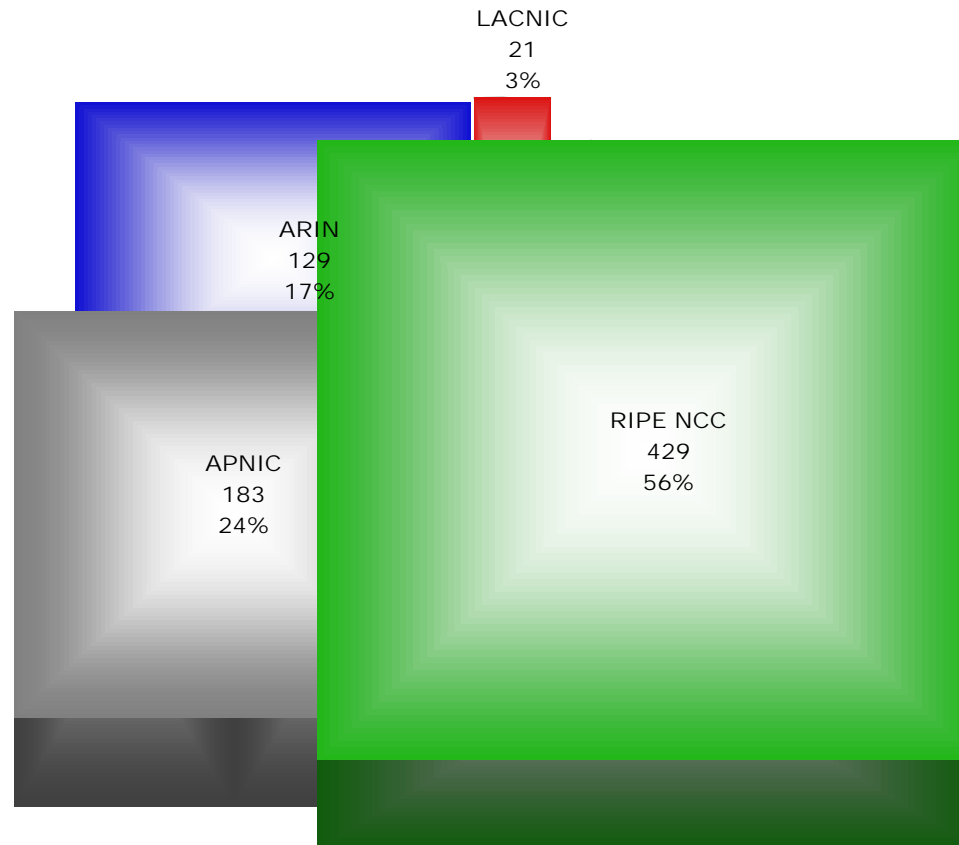

IPv4 /8 Address Space Status

Allocated

Available

Not Available

Number Resource Organization
 2001:610:240:0 193.0.0.202 62.109.128 195.048.02.03 178.42.02.02 2001:610:240 193.0.0.203 195.048.02.03 62.109.128 195.048.02.03 178.42.02.02 2001:610:240 193.0.0.202
 2001:610:240:0 193.0.0.202 62.109.128 195.048.02.03 178.42.02.02 2001:610:240 193.0.0.203 195.048.02.03 62.109.128 195.048.02.03 178.42.02.02 2001:610:240 193.0.0.202
 193.0.0.203 2001:610:240:0 193.0.0.202 62.109.128 195.048.02.03 178.42.02.02 2001:610:240 193.0.0.203 195.048.02.03 62.109.128 195.048.02.03 178.42.02.02 2001:610:240 193.0.0.202
 2001:610:240:0 193.0.0.202 62.109.128 195.048.02.03 178.42.02.02 2001:610:240 193.0.0.203 195.048.02.03 62.109.128 195.048.02.03 178.42.02.02 2001:610:240 193.0.0.202

IPv4 Allocations from RIRs to LIRs/ISPs Yearly Comparison

Number Resource Organization

IPv4 Allocations RIRs to LIRs/ISPs

Cumulative Total (Jan 1999 - Dec 2004)

Number Resource Organization

ASN Assignments RIRs to LIRs/ISPs Yearly Comparison

Number Resource Organization

ASN Assignments RIRs to LIRs/ISPs

Cumulative Total (Jan 1999 - Dec 2004)

Number Resource Organization

IANA IPv6 Allocations to RIRs (no of /23s)

Number Resource Organization

IPv6 Allocations RIRs to LIRs/ISPs Yearly Comparison

Number Resource Organization

IPv6 Allocations RIRs to LIRs/ISPs

Cumulative Total (Jan 1999 - Dec 2004)

Total IPv6 Allocations from RIRs to LIRs/ISPs Top 10 Countries

Number Resource Organization

Number Resources in Africa Cumulative Total