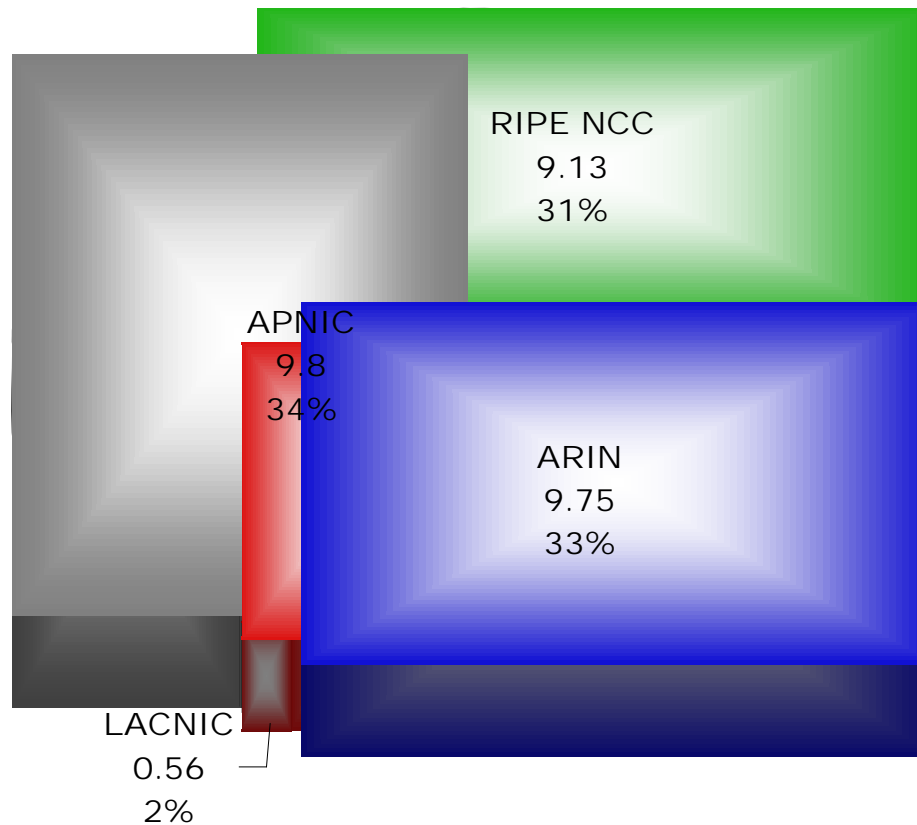

IPv4 /8 Address Space Status

Allocated

Available

Not Available

Number Resource Organization
 2001:610:240:0 193.0.0.202 62.109.128 195.048.02.03 178.42.02.02 2001:610:240 193.0.0.203 195.048.02.03 62.109.128 195.048.02.03 178.42.02.02 2001:610:240 193.0.0.202
 2001:610:240:0 193.0.0.202 62.109.128 195.048.02.03 178.42.02.02 2001:610:240 193.0.0.203 195.048.02.03 62.109.128 195.048.02.03 178.42.02.02 2001:610:240 193.0.0.202
 193.0.0.203 2001:610:240:0 193.0.0.202 62.109.128 195.048.02.03 178.42.02.02 2001:610:240 193.0.0.203 195.048.02.03 62.109.128 195.048.02.03 178.42.02.02 2001:610:240 193.0.0.202
 2001:610:240:0 193.0.0.202 62.109.128 195.048.02.03 178.42.02.02 2001:610:240 193.0.0.203 195.048.02.03 62.109.128 195.048.02.03 178.42.02.02 2001:610:240 193.0.0.202

IPv4 Allocations from RIRs to LIRs/ISPs Yearly Comparison

Number Resource Organization

IPv4 Allocations RIRs to LIRs/ISPs

Cumulative Total (Jan 1999 - Dec 2004)

Number Resource Organization

ASN Assignments RIRs to LIRs/ISPs Yearly Comparison

Number Resource Organization

ASN Assignments RIRs to LIRs/ISPs

Cumulative Total (Jan 1999 - Dec 2004)

Number Resource Organization

IANA IPv6 Allocations to RIRs (no of /23s)

Number Resource Organization

IPv6 Allocations RIRs to LIRs/ISPs Yearly Comparison