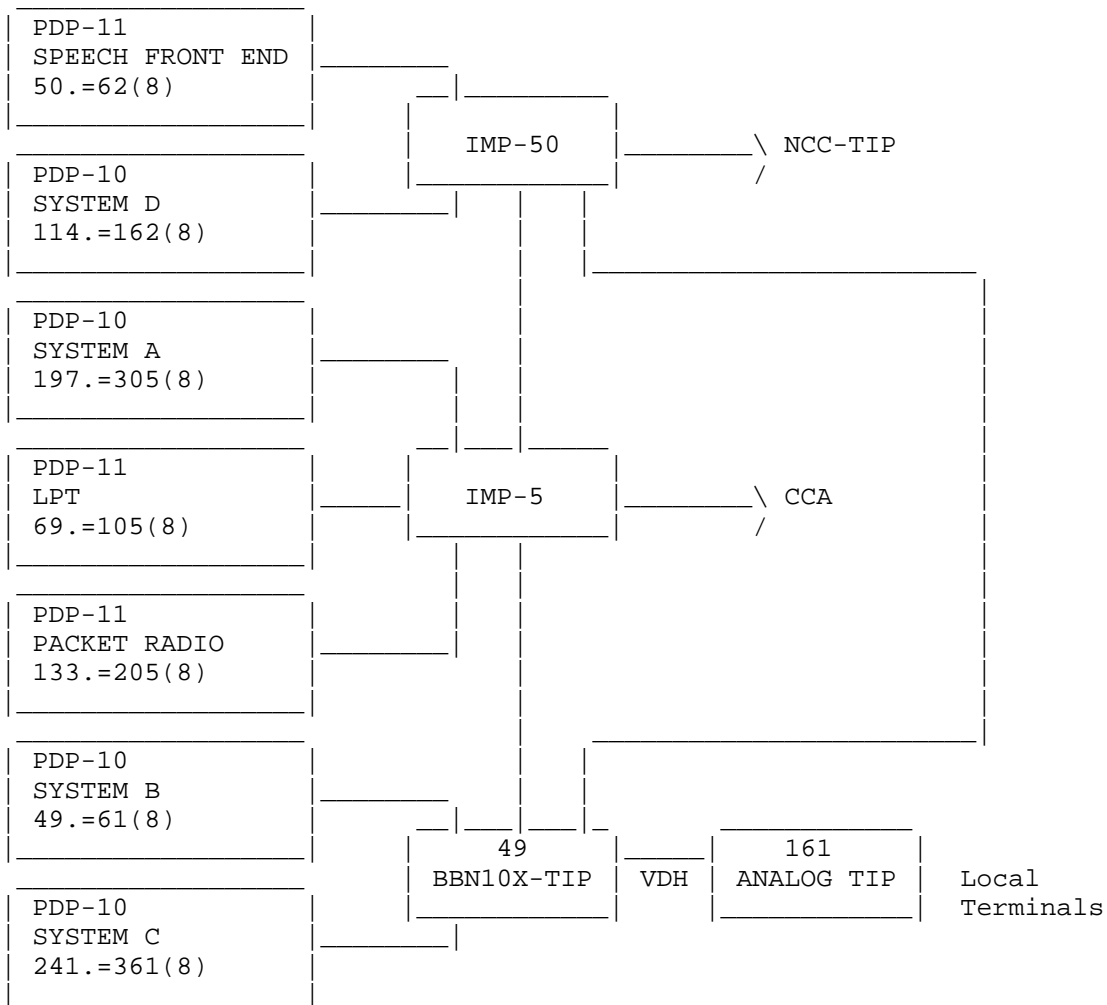

Host Ports

The following is the approved scheme to connect our computers to the network. This configuration will become effective December 18, 1974.

All host interfaces are local (except host number 005 which is an easily convertible local/distant interface and we have been asked by Div 6 to avoid using it so Div 6 can more easily check out PDP-10 IMP interfaces). The PDP-11 with the line printer is intentionally on host 105 so that a simple minded program can respond when someone tries to ICP to its logger socket "To login to BBN (System C) use host number 241(10)".